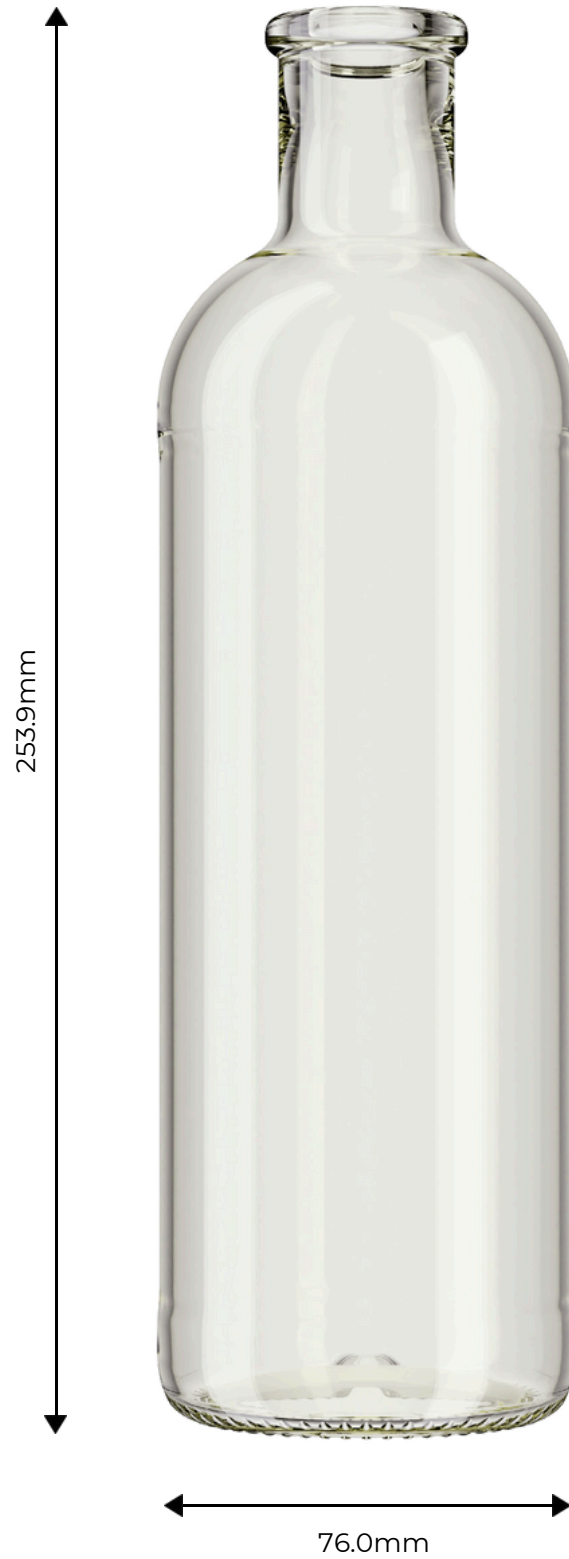

Patet 70cl

Patet Range

“Tall and slender with a traditional look. The Patet would sit perfectly on a backbar and in the well. Optimal for gin & vodka.”

Capacities: 70cl

Shape: Round

Available In: Standard Flint Available

Finishes: Shallow Corkmouth

CAPACITY	WEIGHT	HEIGHT	DIAMETER
70cl - 9991	500g	253.9mm	76.0mm

Please contact for further details.

Product Designs are registered to Verallia UK Ltd.