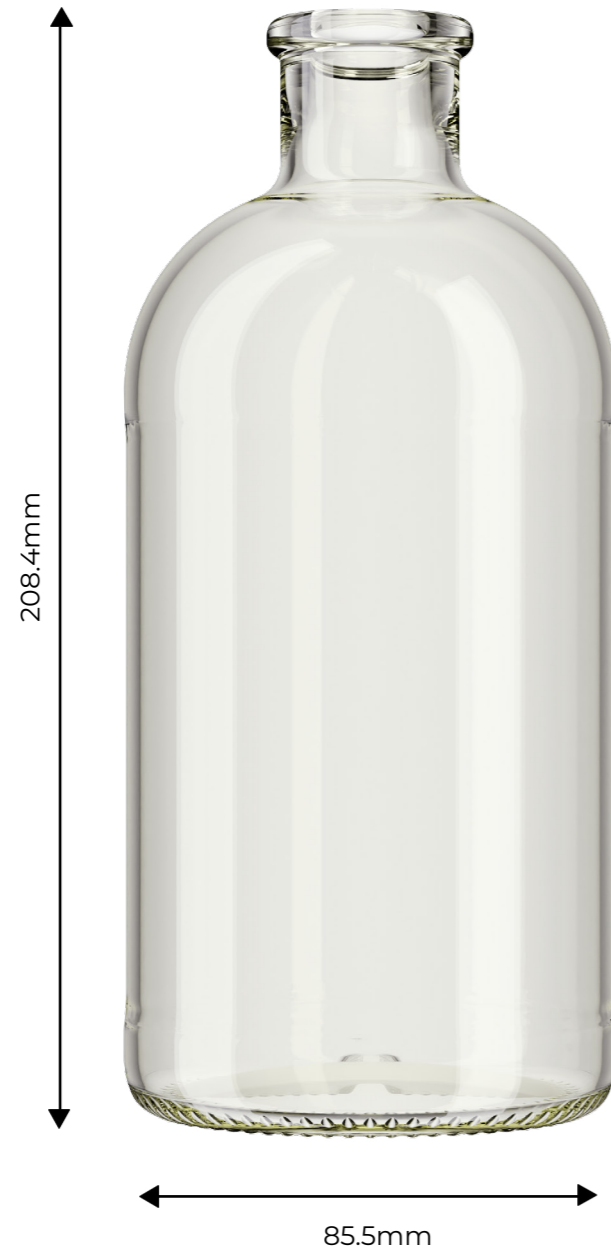

## Vita 70cl

## Vita Range

“Inspired by traditional saki bottles, the rounded traditional shape lends itself perfectly to rum, sake and whisky.”

Capacities: 70cl

Shape: Round

Available In: Standard Flint

Available Finishes: Corkmouth

CAPACITY	WEIGHT	HEIGHT	DIAMETER
70cl - 9992	500g	208.4mm	85.5mm

Please contact for further details.

Product Designs are registered to Verallia UK Ltd.