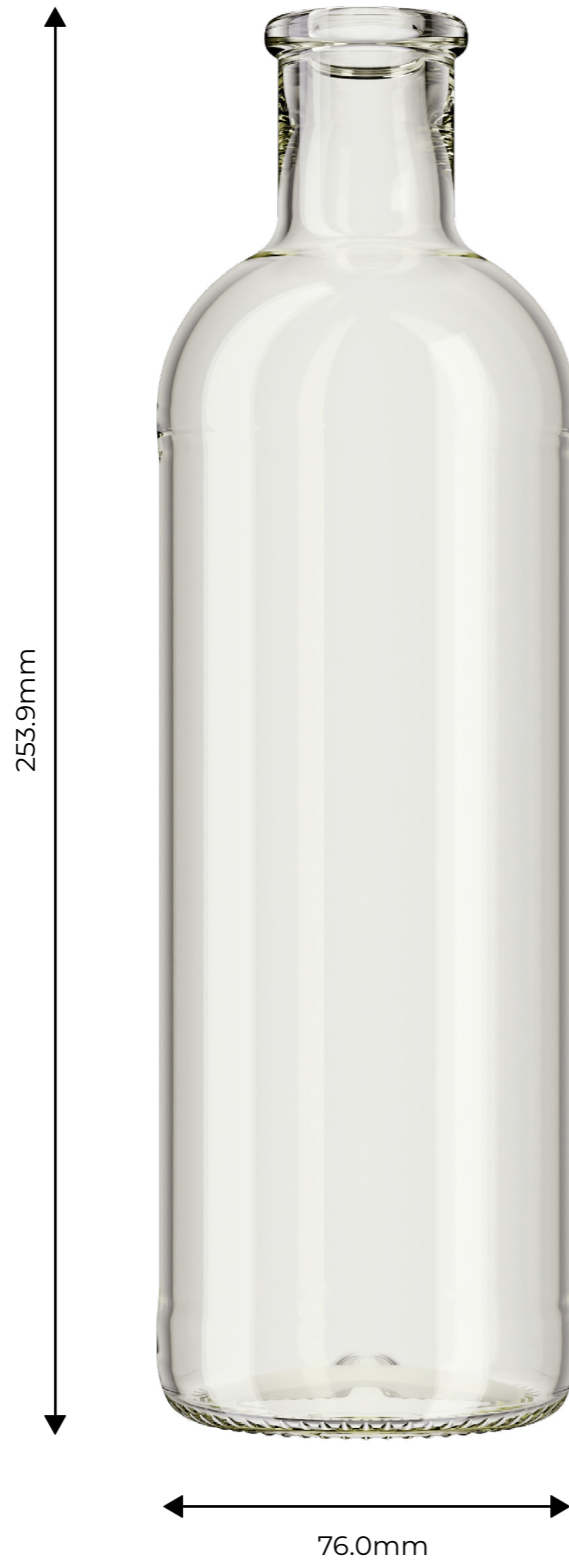

Patet 70cl

Patet Range

“Tall and slender with a traditional look. The Patet would sit perfectly on a backbar and in the well. Optimal for gin & vodka.”

Capacities: 70cl

Shape: Round

Available In: Standard Flint

Available Finishes: Shallow Corkmouth

CAPACITY	WEIGHT	HEIGHT	DIAMETER
70cl - 9991	500g	253.9mm	76.0mm

Please contact for further details.

Product Designs are registered to Verallia UK Ltd.