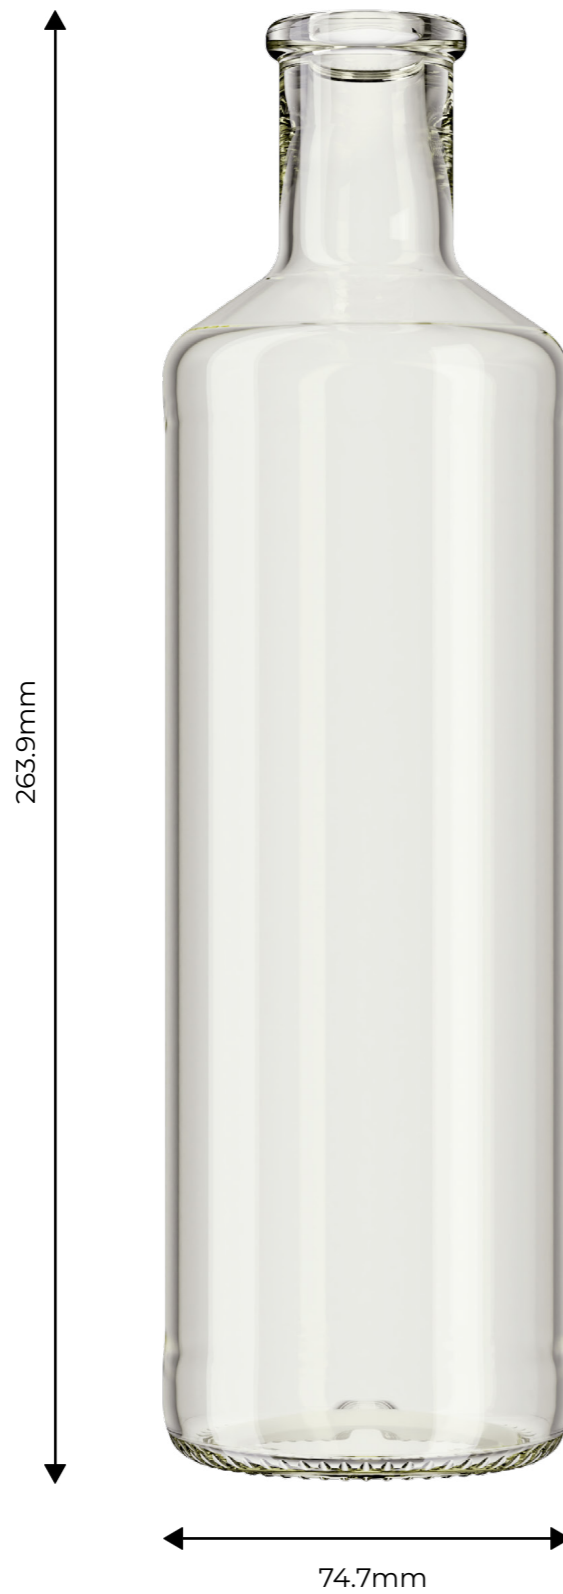

Caeli 70cl

Caeli Range

"Tall, modern and easy to handle for the on trade, it is a natural home for any spirit in a busy bar."

Capacities: 70cl

Shape: Round

Available In: Standard Flint

Available Finishes: Corkmouth

CAPACITY	WEIGHT	HEIGHT	DIAMETER
70cl - 9990	500g	263.9mm	74.7mm

Please contact for further details.

Product Designs are registered to Verallia UK Ltd.