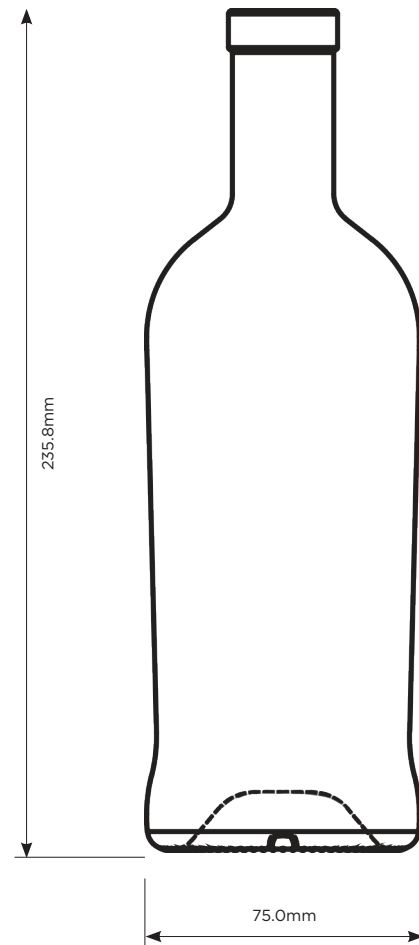

Newton Tall 50cl

“Tapered body for better feel and handling for the on trade.”

Shape:	Round
Available In:	Extra White
Available Finishes:	Corkmouth GPI-400 ROP
Weight:	460g
Height:	235.8mm
Diameter:	75.0mm

Newton Tall also available in sizes:
50cl | 70cl | 75cl | 1ltr