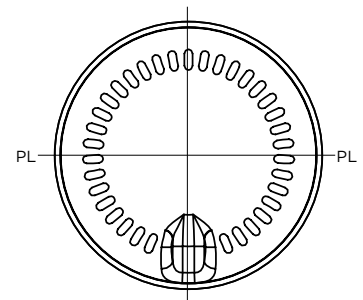

Titus 5cl

"The imposing Titus bottle, functional yet aesthetically pleasing."

Shape: **Round**

Available in: **Standard Flint**

Available Finishes:
20mm ROPP

Weight: **90g**

Height: **105.1mm**

Diameter: **39.3mm**

Product Code: 3352

Titus also available in sizes:

5cl - 20cl - 50cl - 70cl - 75cl - 1litre