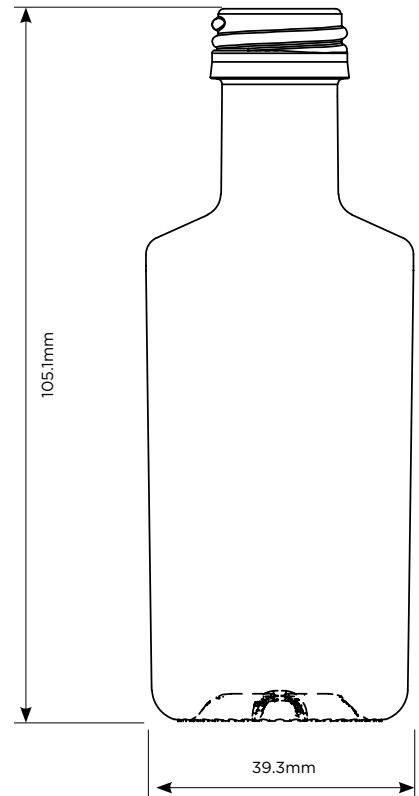

Titus 5cl

"The imposing Titus bottle, functional yet aesthetically pleasing."

Shape: **Round**

Available in: **Standard Flint**

Available Finishes:
20mm ROPP

Weight: **90g**

Height: **105.1mm**

Diameter: **39.3mm**

Product Code: 3352

Titus also available in sizes:

5cl - 20cl - 50cl - 70cl - 75cl - 1litre