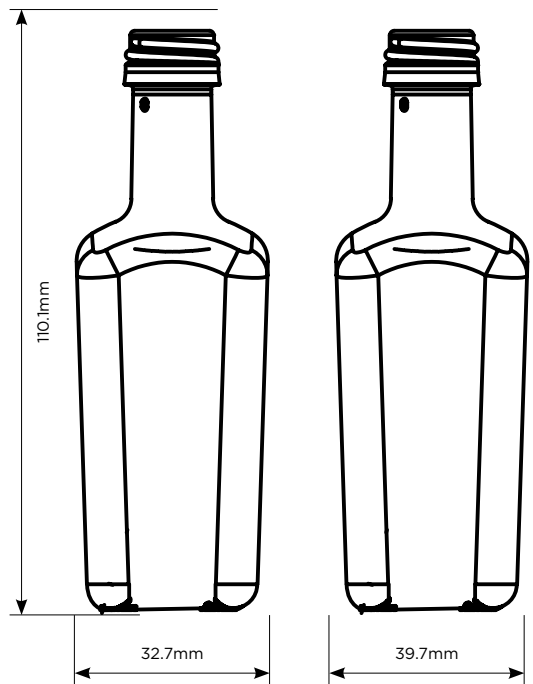

Brunel 5cl

"Inspired by 17th century spirit bottles, the Brunel provides an authentic shape for a premium look."

Shape: **Tapered Square**

Available in: **Standard Flint**

Available Finishes:
18mm ROPP

Weight: **90g**

Height: **110.1 mm**

Diameter: **32.7 x39.7mm**

Brunel also available in sizes:
20cl- 50cl - 70cl - 75cl - 1litre