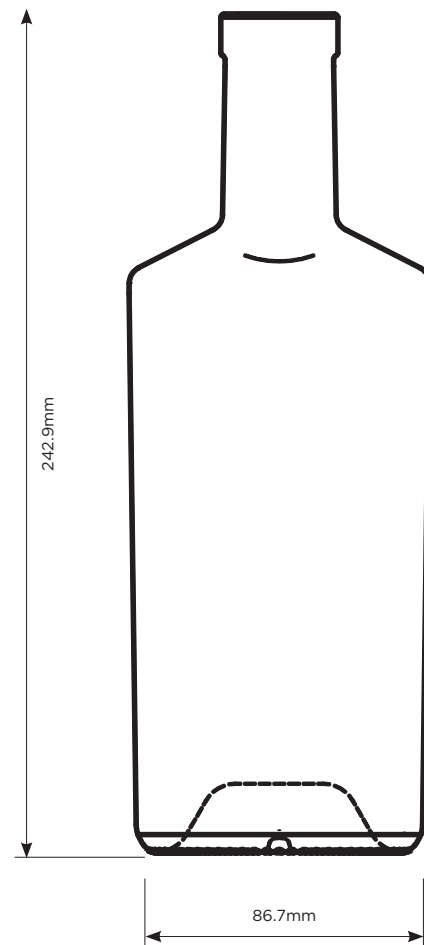

Titus 70cl

“The bottle has a strong cylindrical shape which gives it prominence whilst providing the ideal canvas for decoration and personalisation.”

Shape:	Round
Available In:	Extra White
Available Finishes:	Corkmouth GPI-400
Weight:	650g
Height:	242.9mm
Diameter:	86.7mm

Titus also available in sizes:
5cl | 20cl | 50cl | 70cl | 75cl | 1ltr