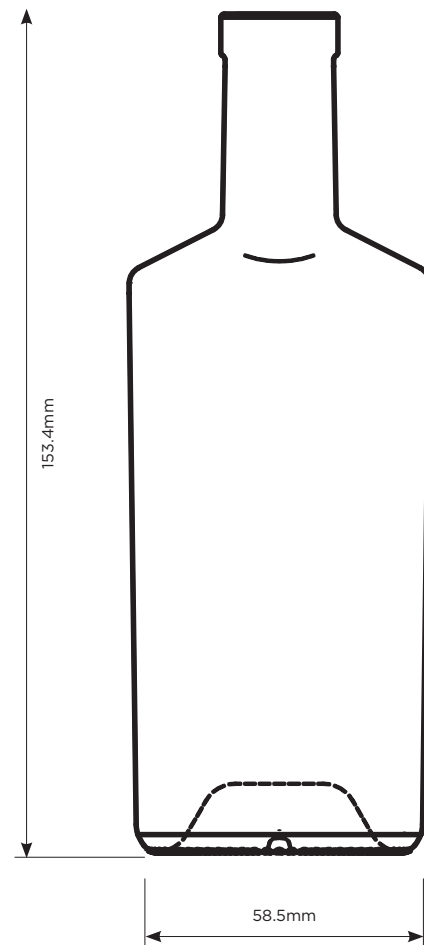

Titus 20cl

“The bottle has a strong cylindrical shape which gives it prominence whilst providing the ideal canvas for decoration and personalisation.”

Shape:	Round
Available In:	Extra White
Available Finishes:	Corkmouth GPI-400
Weight:	200g
Height:	153.4mm
Diameter:	58.5mm

Titus also available in sizes:
5cl | 20cl | 50cl | 70cl | 75cl | 1ltr