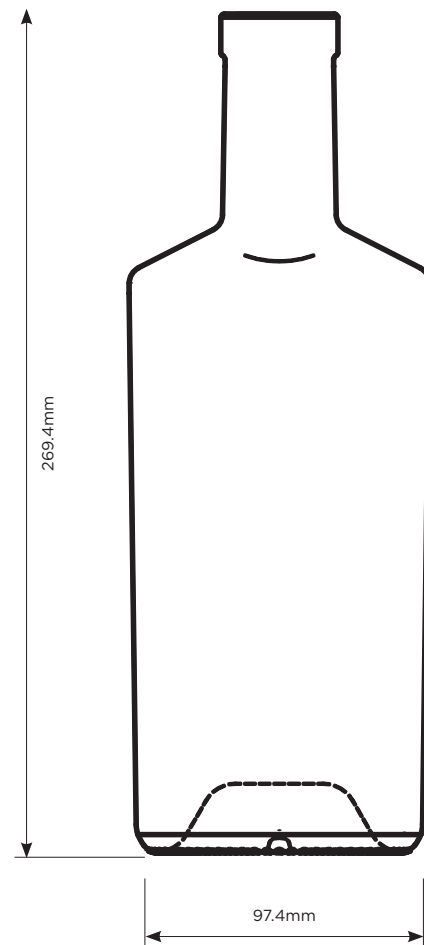

Titus 1ltr

“The bottle has a strong cylindrical shape which gives it prominence whilst providing the ideal canvas for decoration and personalisation.”

Shape:	Round
Available In:	Extra White
Available Finishes:	Corkmouth GPI-400
Weight:	840g
Height:	269.4mm
Diameter:	97.4mm

Titus also available in sizes:
5cl | 20cl | 50cl | 70cl | 75cl | 1ltr