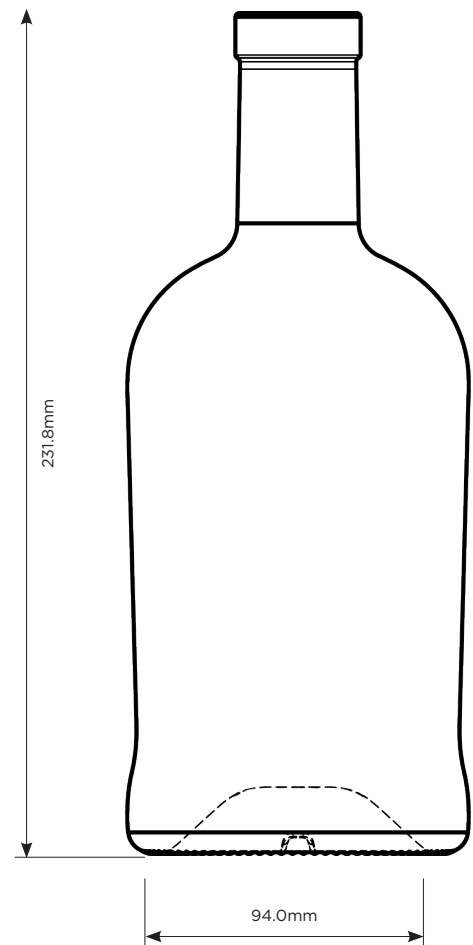

Newton 75cl

“Designed in collaboration with top bartenders to ensure a premium look with a raised push for greater presence on shelf.”

Shape:	Round
Available In:	Extra White
Available Finishes:	Corkmouth GPI-400 ROP
Weight:	660g
Height:	231.8mm
Diameter:	94.0mm

Newton also available in sizes:
5cl | 20cl | 50cl | 70cl | 75cl | 1ltr