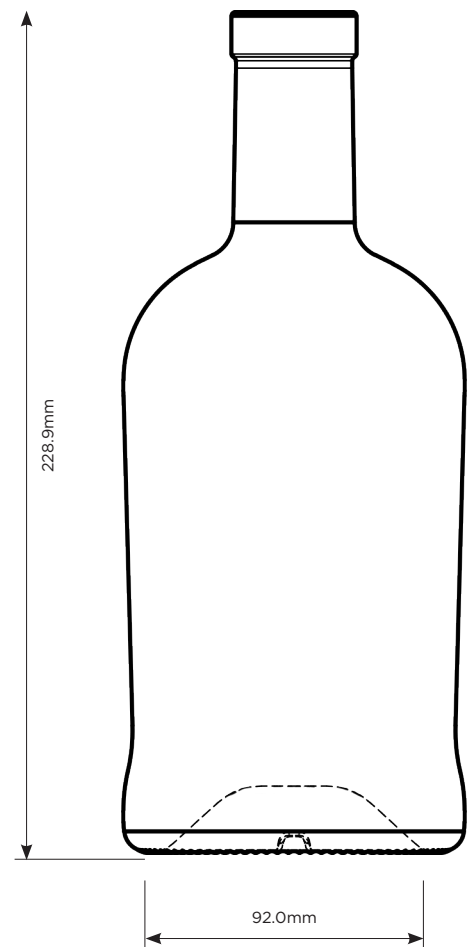

# Newton 70cl

“Designed in collaboration with top bartenders to ensure a premium look with a raised push for greater presence on shelf.”

---

Shape:	Round
Available In:	Extra White
Available Finishes:	Corkmouth   GPI-400 ROP
Weight:	620g
Height:	228.9mm
Diameter:	92.0mm

---

Newton also available in sizes:  
5cl | 20cl | 50cl | 70cl | 75cl | 1ltr