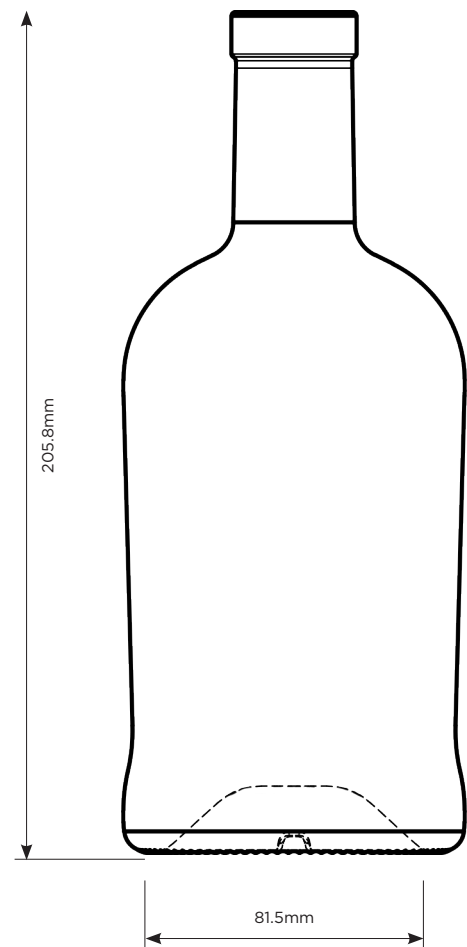

# Newton 50cl

“Designed in collaboration with top bartenders to ensure a premium look with a raised push for greater presence on shelf.”

---

Shape:	Round
Available In:	Extra White
Available Finishes:	Corkmouth   GPI-400 ROP
Weight:	450g
Height:	205.8mm
Diameter:	81.5mm

---

Newton also available in sizes:  
5cl | 20cl | 50cl | 70cl | 75cl | 1ltr