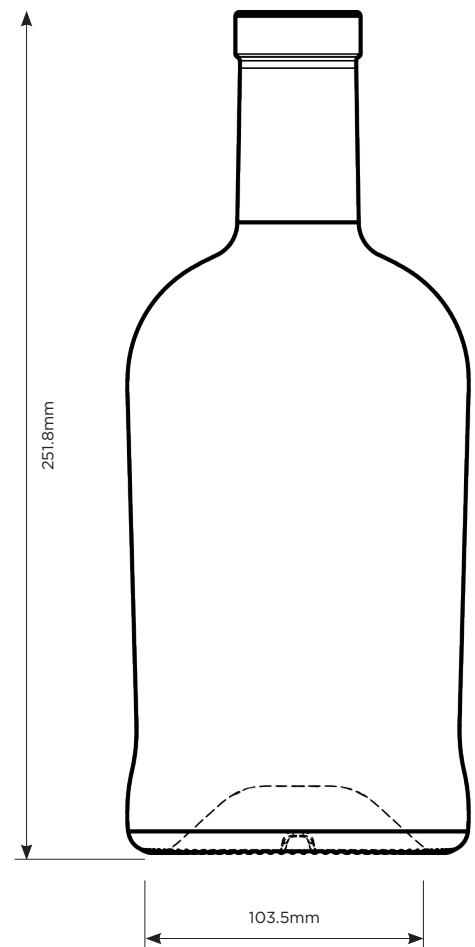

Newton 1ltr

“Designed in collaboration with top bartenders to ensure a premium look with a raised push for greater presence on shelf.”

Shape:	Round
Available In:	Extra White
Available Finishes:	Corkmouth GPI-400 ROP
Weight:	840g
Height:	251.8mm
Diameter:	103.5mm

Newton also available in sizes:
5cl | 20cl | 50cl | 70cl | 75cl | 1ltr