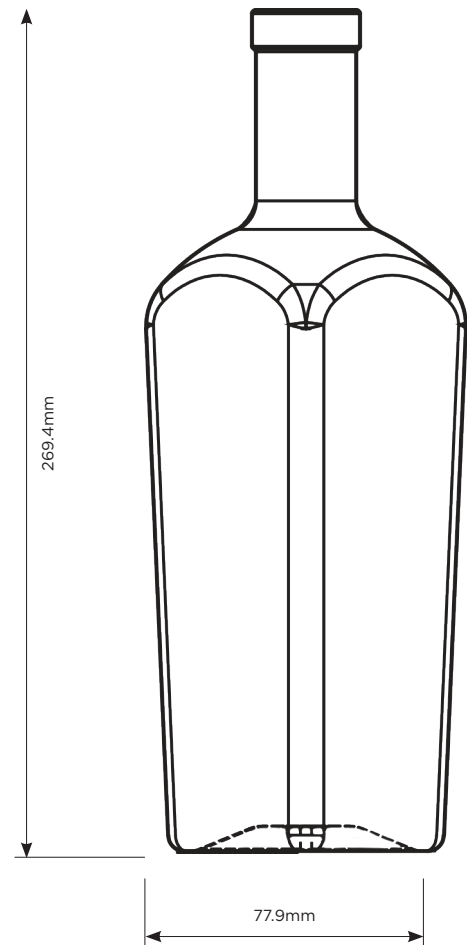

Brunel 75cl

“Inspired by the 17th century spirit bottles, the Brunel provides an authentic shape with a premium look.”

Shape:	Tapered Square
Available In:	Extra White
Available Finishes:	Corkmouth GPI-400
Weight:	660g
Height:	269.4mm
Diameter:	77.9 x 77.9mm

Brunel also available in sizes:
5cl | 50cl | 70cl | 75cl | 1ltr