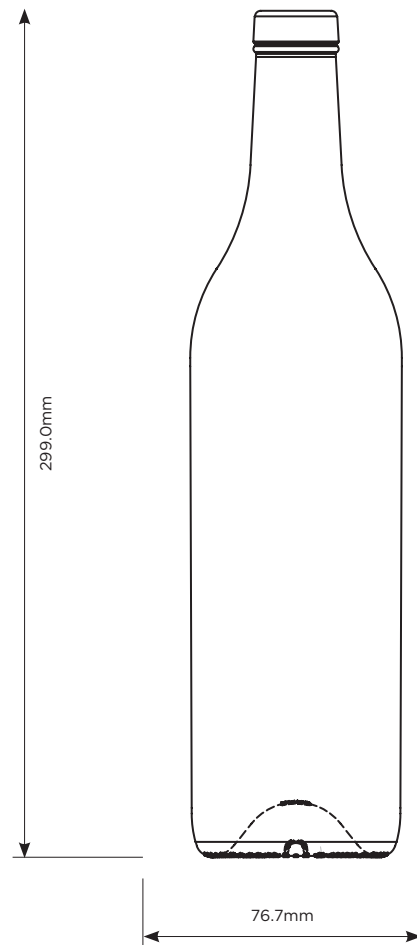

Blackwell 75cl

“A well proportioned and aesthetically pleasing bottle, the Blackwell perfectly combines functionality and elegance.”

Shape:	Round
Available In:	Extra White
Available Finishes:	Corkmouth GPI-400
Weight:	520g
Height:	299.0mm
Diameter:	76.7mm

Blackwell also available in sizes:
70cl | 75cl