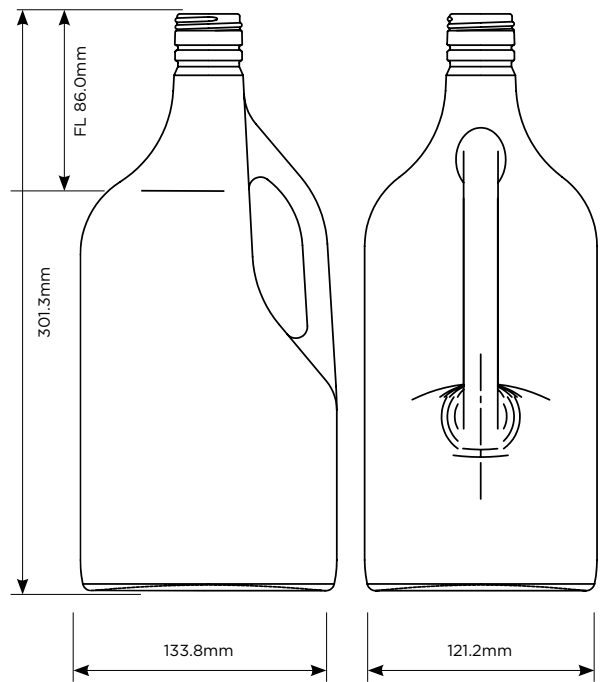

2L Handled

Shape: **Handled**
Available in: **White Flint**
Available Finishes:
35/32 Stelcap
Weight: **1362g**
Height: **301.3mm**
Diameter: **133.8mm - 121.2mm**

Product Code: 1188-9105
2 L - Handled