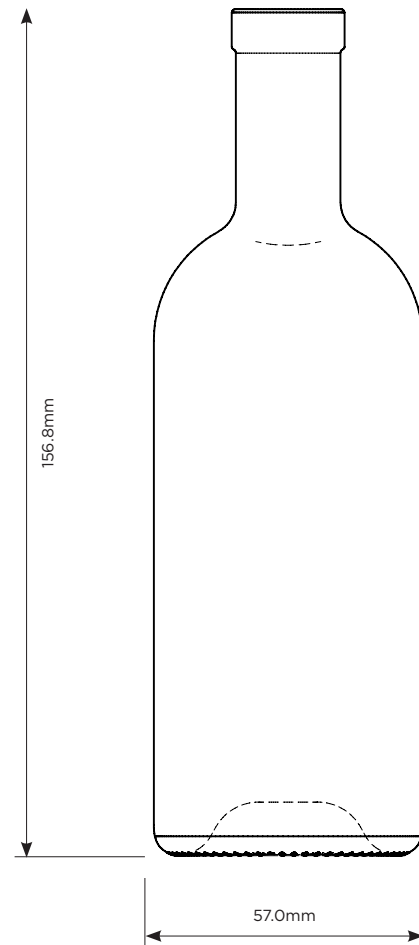

Mackenzie 20cl

“With a clean, bold design, The Mackenzie bottle is the perfect balance between practicality and refinement, easy to handle and easy to decorate.”

Shape:	Round
Available In:	Extra White
Available Finishes:	Corkmouth GPI-400
Weight:	200g
Height:	156.8mm
Diameter:	57.0mm

Mackenzie also available in sizes:
20cl | 50cl | 70cl | 75cl