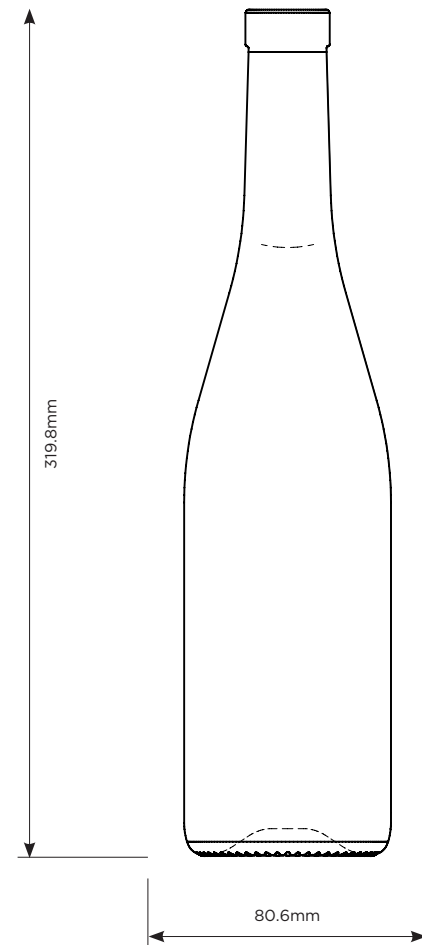

Ammal 750ml

Available March 2022

“Sleek and slender, the Ammal has a simple cylindrical body and elegant tall neck, which makes for a delicate bottle design.”

Shape:	Round
Available In:	Extra White Flint
Available Finishes:	Corkmouth GPI-400
Weight:	630g
Height:	319.8mm
Diameter:	80.6mm

Ammal also available in sizes:
700ml | 750ml