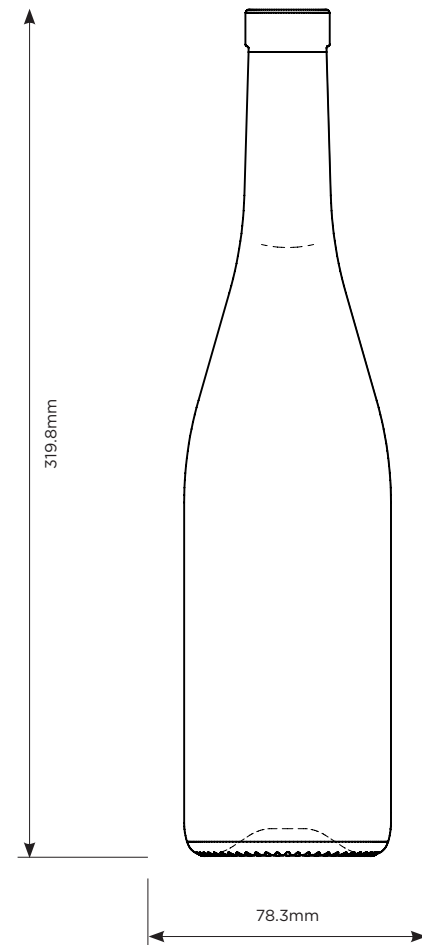

Ammal 700ml

Available March 2022

“Sleek and slender, the Ammal has a simple cylindrical body and elegant tall neck, which makes for a delicate bottle design.”

Shape:	Round
Available In:	Extra White
Available Finishes:	Corkmouth GPI-400
Weight:	630g
Height:	319.8mm
Diameter:	78.3mm

Ammal also available in sizes:
700ml | 750ml