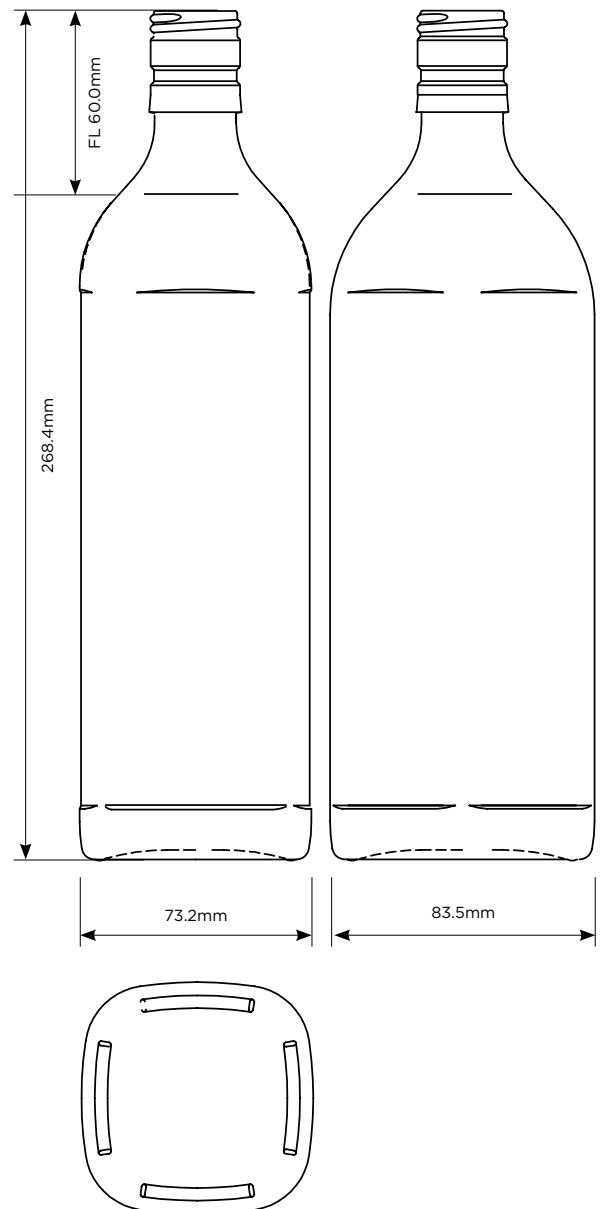

750ml Standard Square

Shape: **Square**

Available in: **Standard Flint**

Available Finishes:
30mm EDROPP

Weight: **525g**

Height: **268.4mm**

Diameter: **73.2mm - 83.5mm**

Product Code: 2530-2268
750ml Standard Square