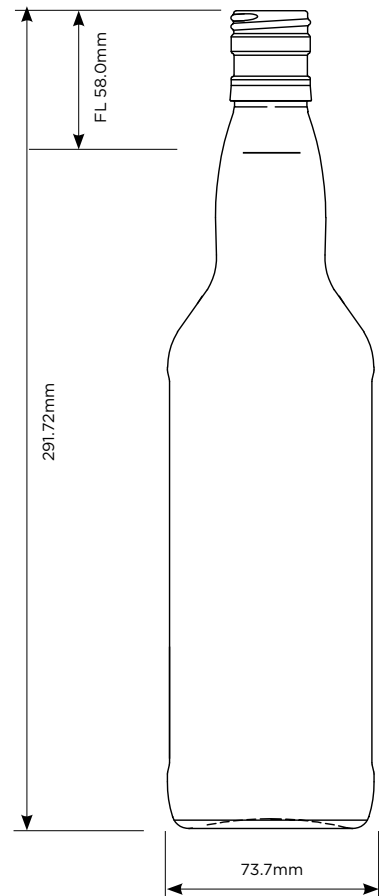

700ml Round LW Spirit

Shape: **Round**

Available in: **Standard Flint**

Available Finishes:
30 EDROPP MONT 500

Weight: **295g**

Height: **291.7mm**

Diameter: **73.7mm**

Product Code: 2789-2275
700ml Round Spirit