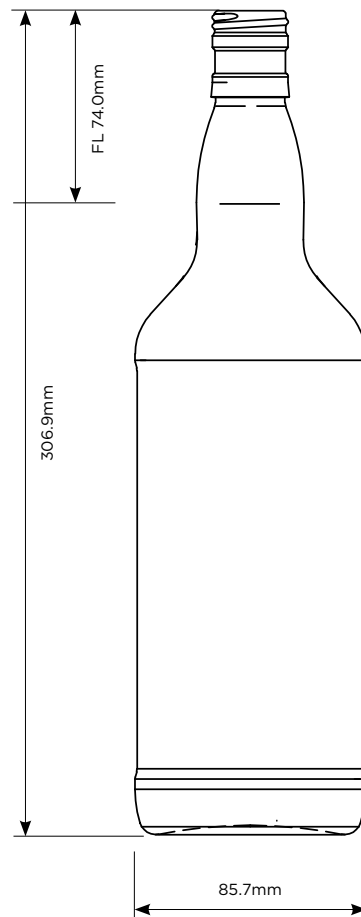

# 1L Round LW Spirit

Shape: **Round**

Available in: **Standard Flint**

Available Finishes:  
**30mm EDROPP MONT**

Weight: **398g**

Height: **306.9mm**

Diameter: **85.7mm**

Product Code: 2790-2275  
**1 L Round LW Spirit**