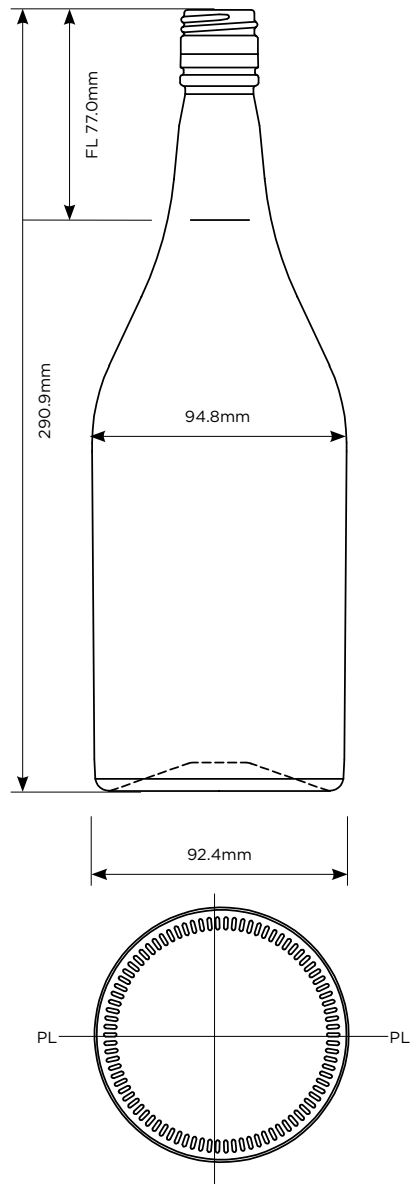

1L Round Brandy LWT

Shape: **Round**
Available in: **Standard Flint**
Available Finishes:
30 x 44 ROTL Bead
Weight: **576g**
Height: **290.9mm**
Diameter: **94.8mm**

Product Code: 2626-7061
1 L Round Brandy LWT