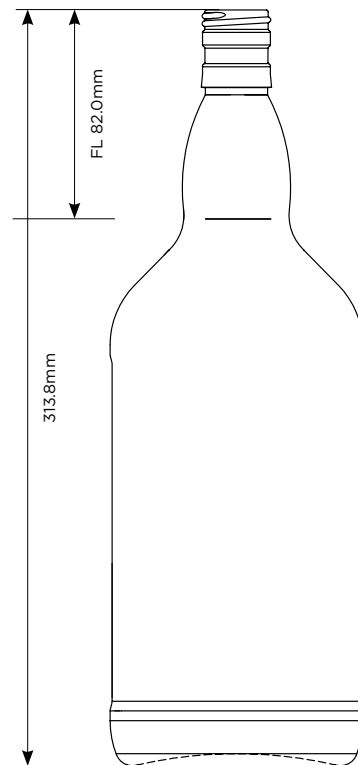

1.5L Project Ultra Extreme

Shape: **Round**

Available in: **Standard Flint**

Available Finishes:
**30 EDROPP
MONT500**

Weight: **600g**

Height: **313.8mm**

Diameter: **104.8mm**

Product Code: 2639-2275
1.5L Project Ultra Extreme