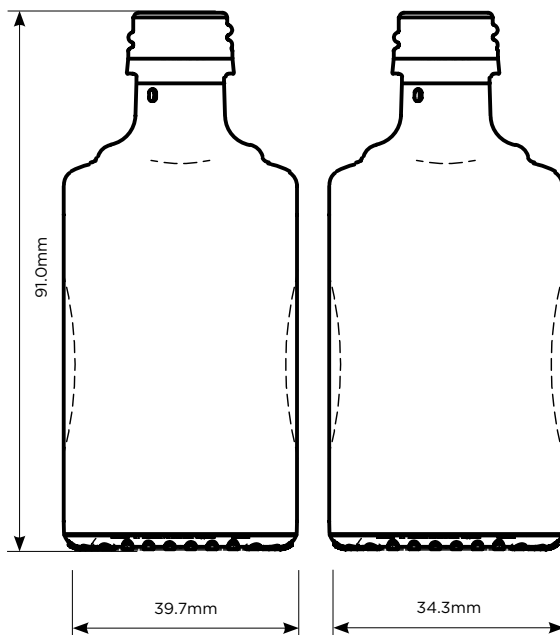

# Dimple Decanter 5cl

Shape: **Tapered Square**

Available in: **Standard Flint**

Available Finishes:  
**GF303**

Weight: **85g**

Height: **91.0mm**

Diameter: **39.7 x 34.3mm**

50ml Dimple Decanter