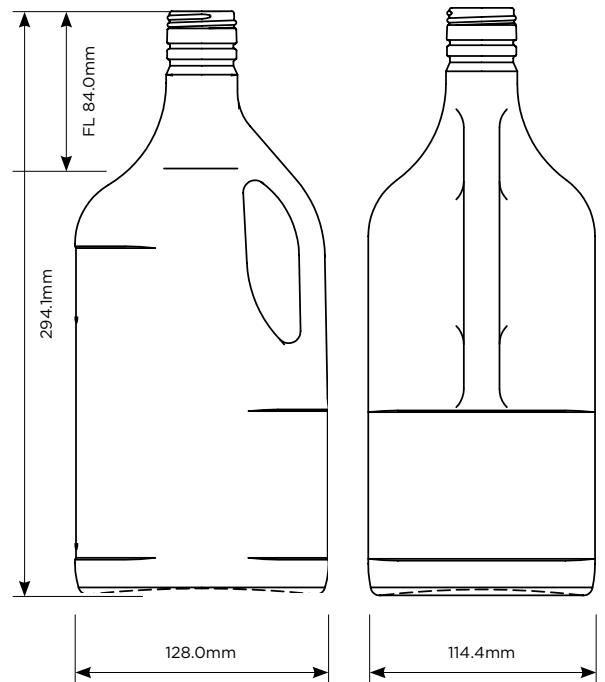

1.75L Handled Spirit

Shape: **Handled**

Available in: **White Flint**

Available Finishes:
35 x 32 ROTL

Weight: **1219g**

Height: **294.1mm**

Diameter: **128.0mm - 114.4mm**

Product Code: 215-9105
1.75 L - Handled Spirit