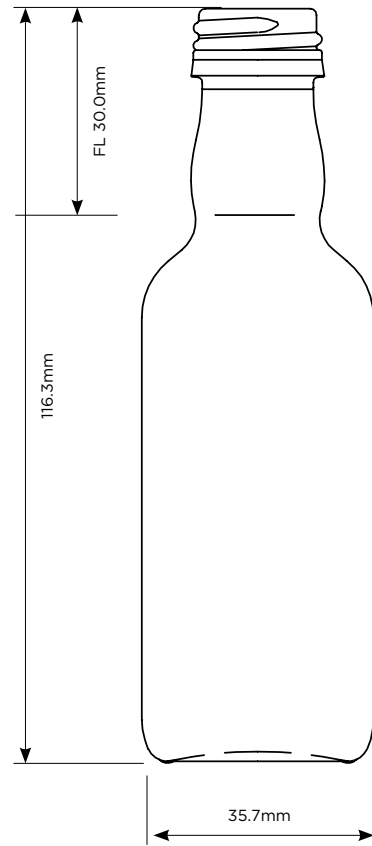

50ml Liquor

Shape: **Round**

Available in: **Standard Flint**

Available Finishes:
20mm Shallow ROPP

Weight: **81g**

Height: **116.3mm**

Diameter: **35.7mm**

Product Code: 334-2015
50ml Liquor